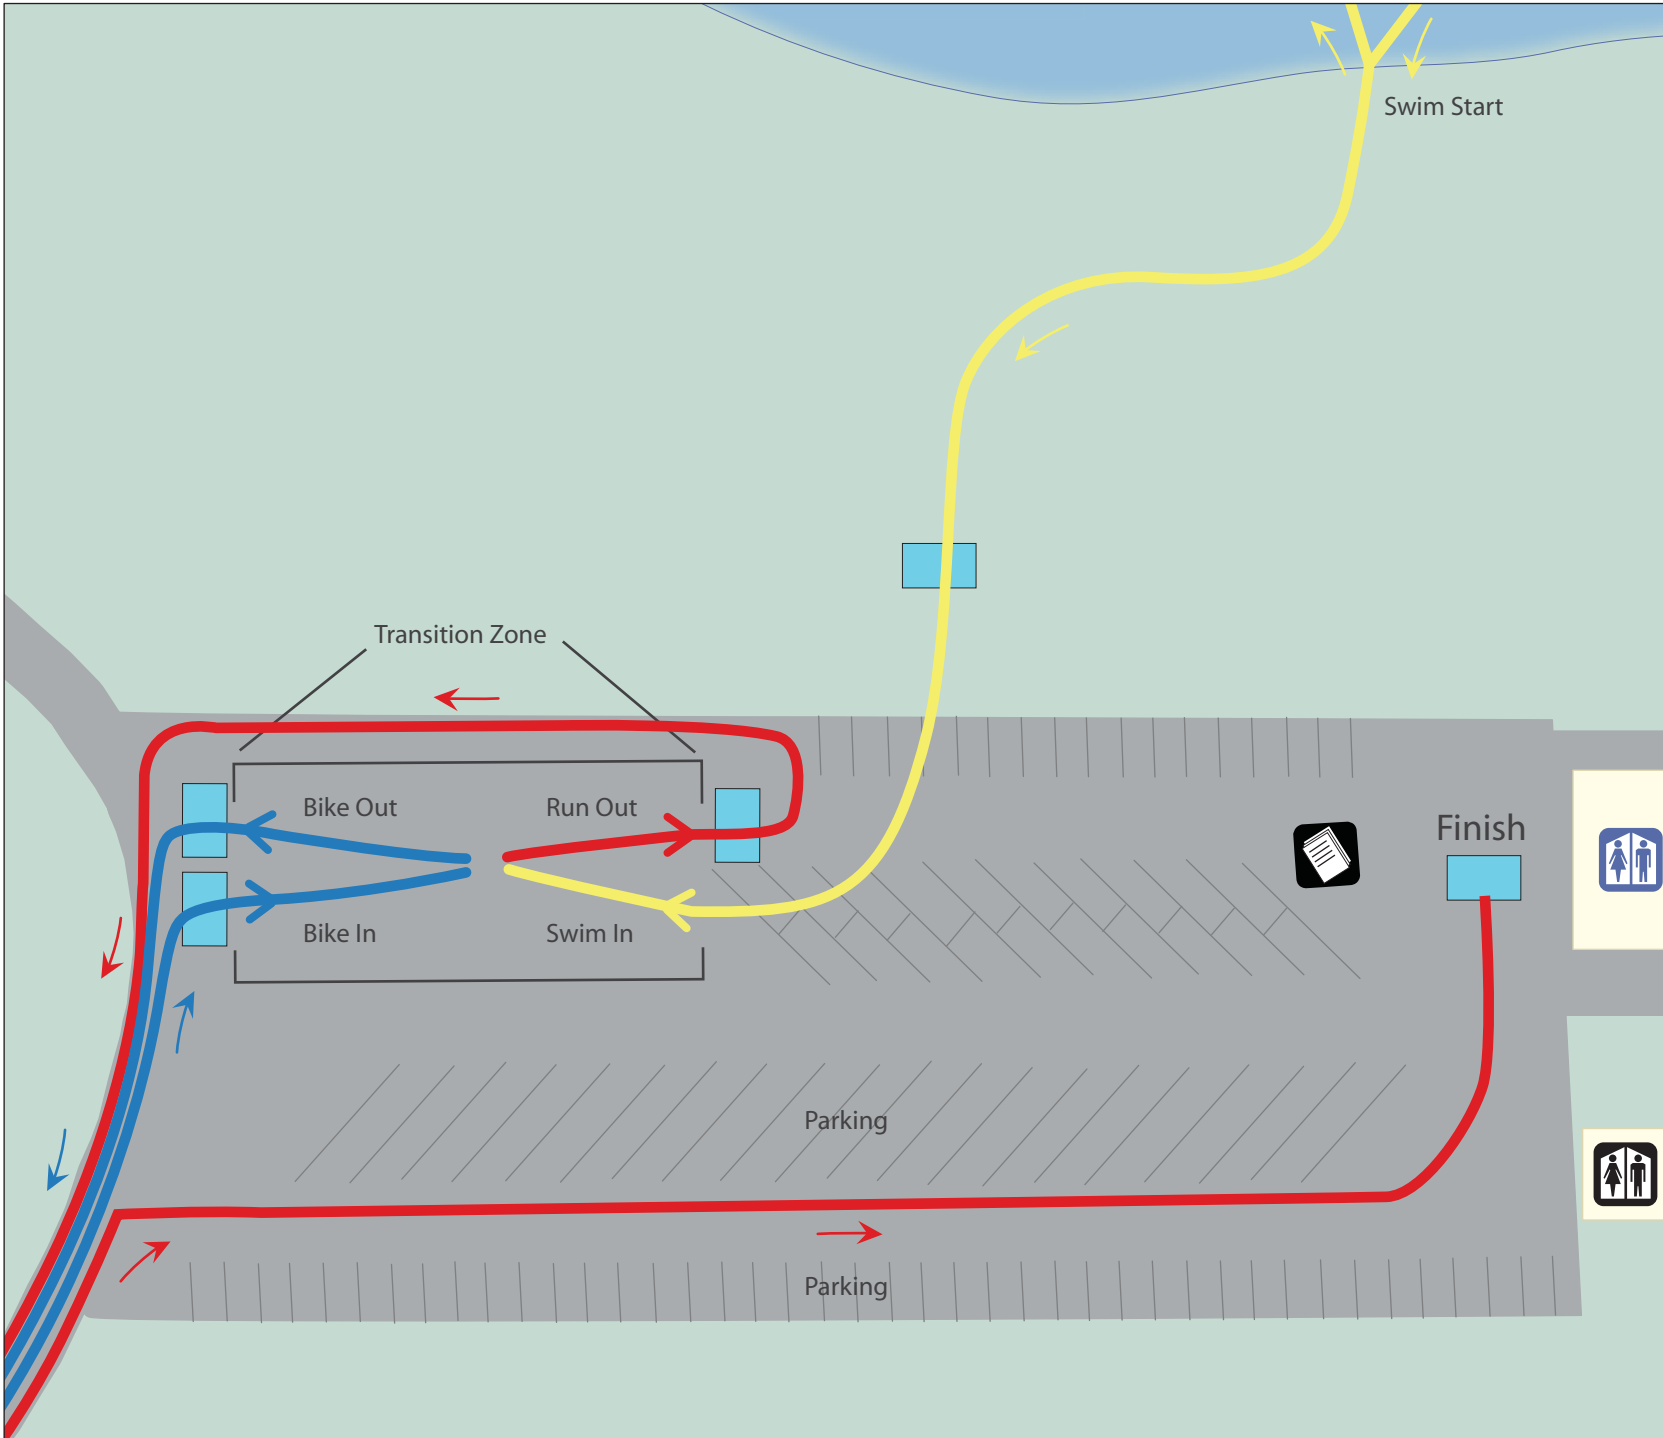

Duck Bill Thrill - Transition Zone

Legend

-  ADA Restroom
-  Portable/Vault Restroom
-  Packet Pick-Up
-  Time Mats
-  Bike Course
-  Swim Course
-  Run Course

All cyclists and runners stay to the right on common road entering and exiting Winberry Park.