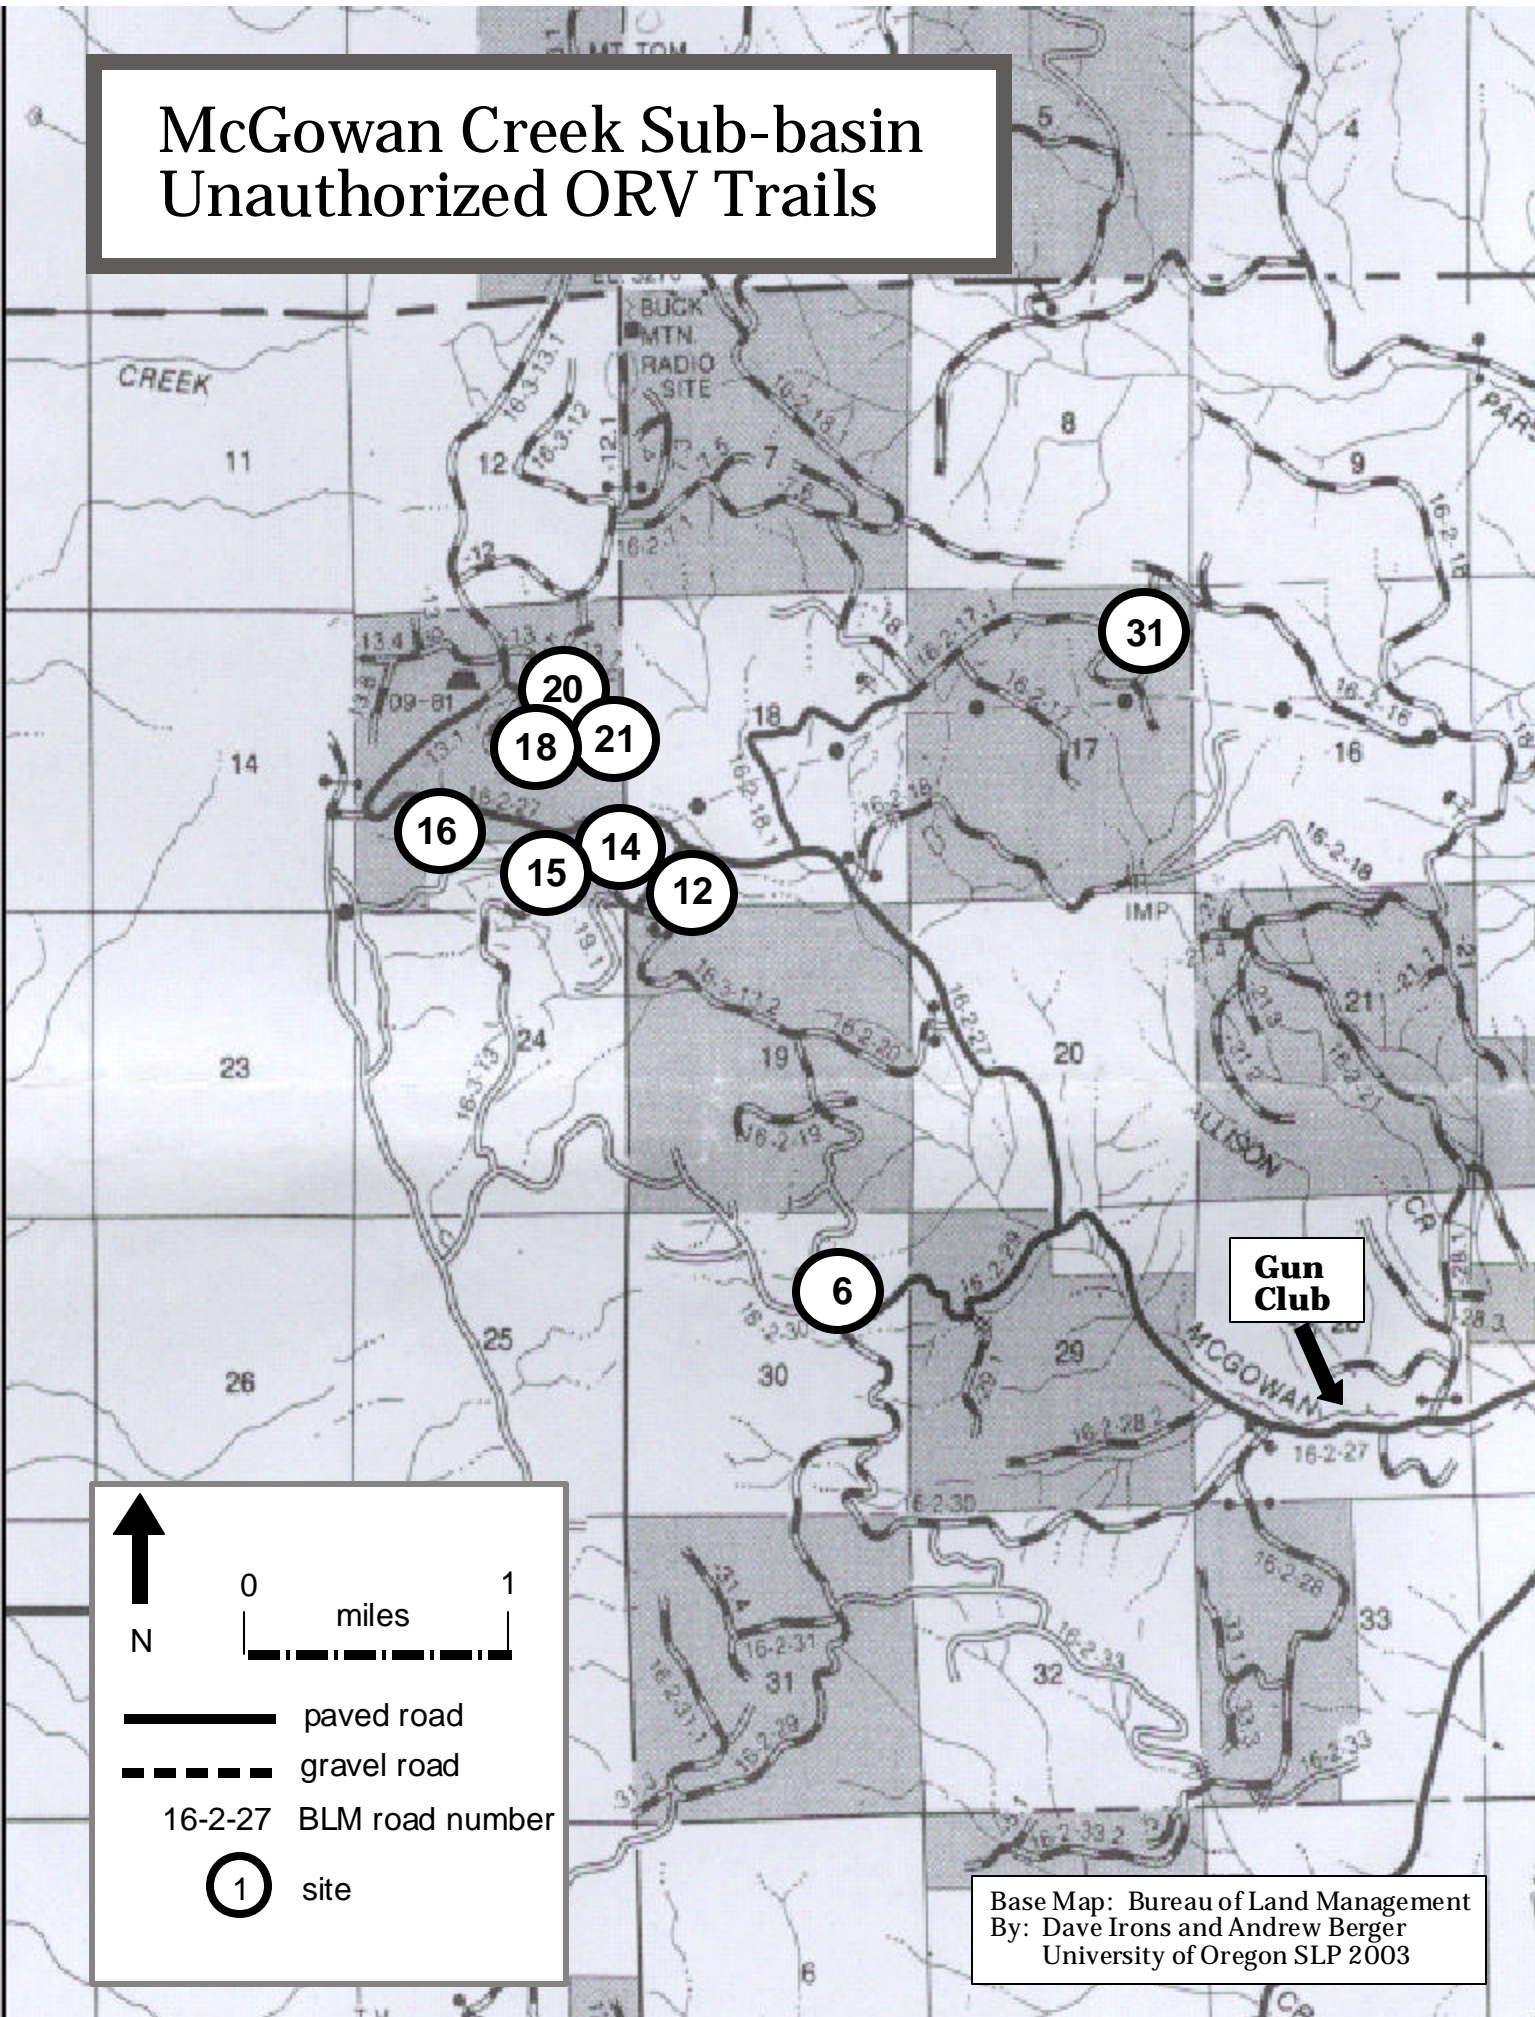

McGowan Creek Sub-basin Unauthorized ORV Trails

Base Map: Bureau of Land Management
By: Dave Irons and Andrew Berger
University of Oregon SLP 2003