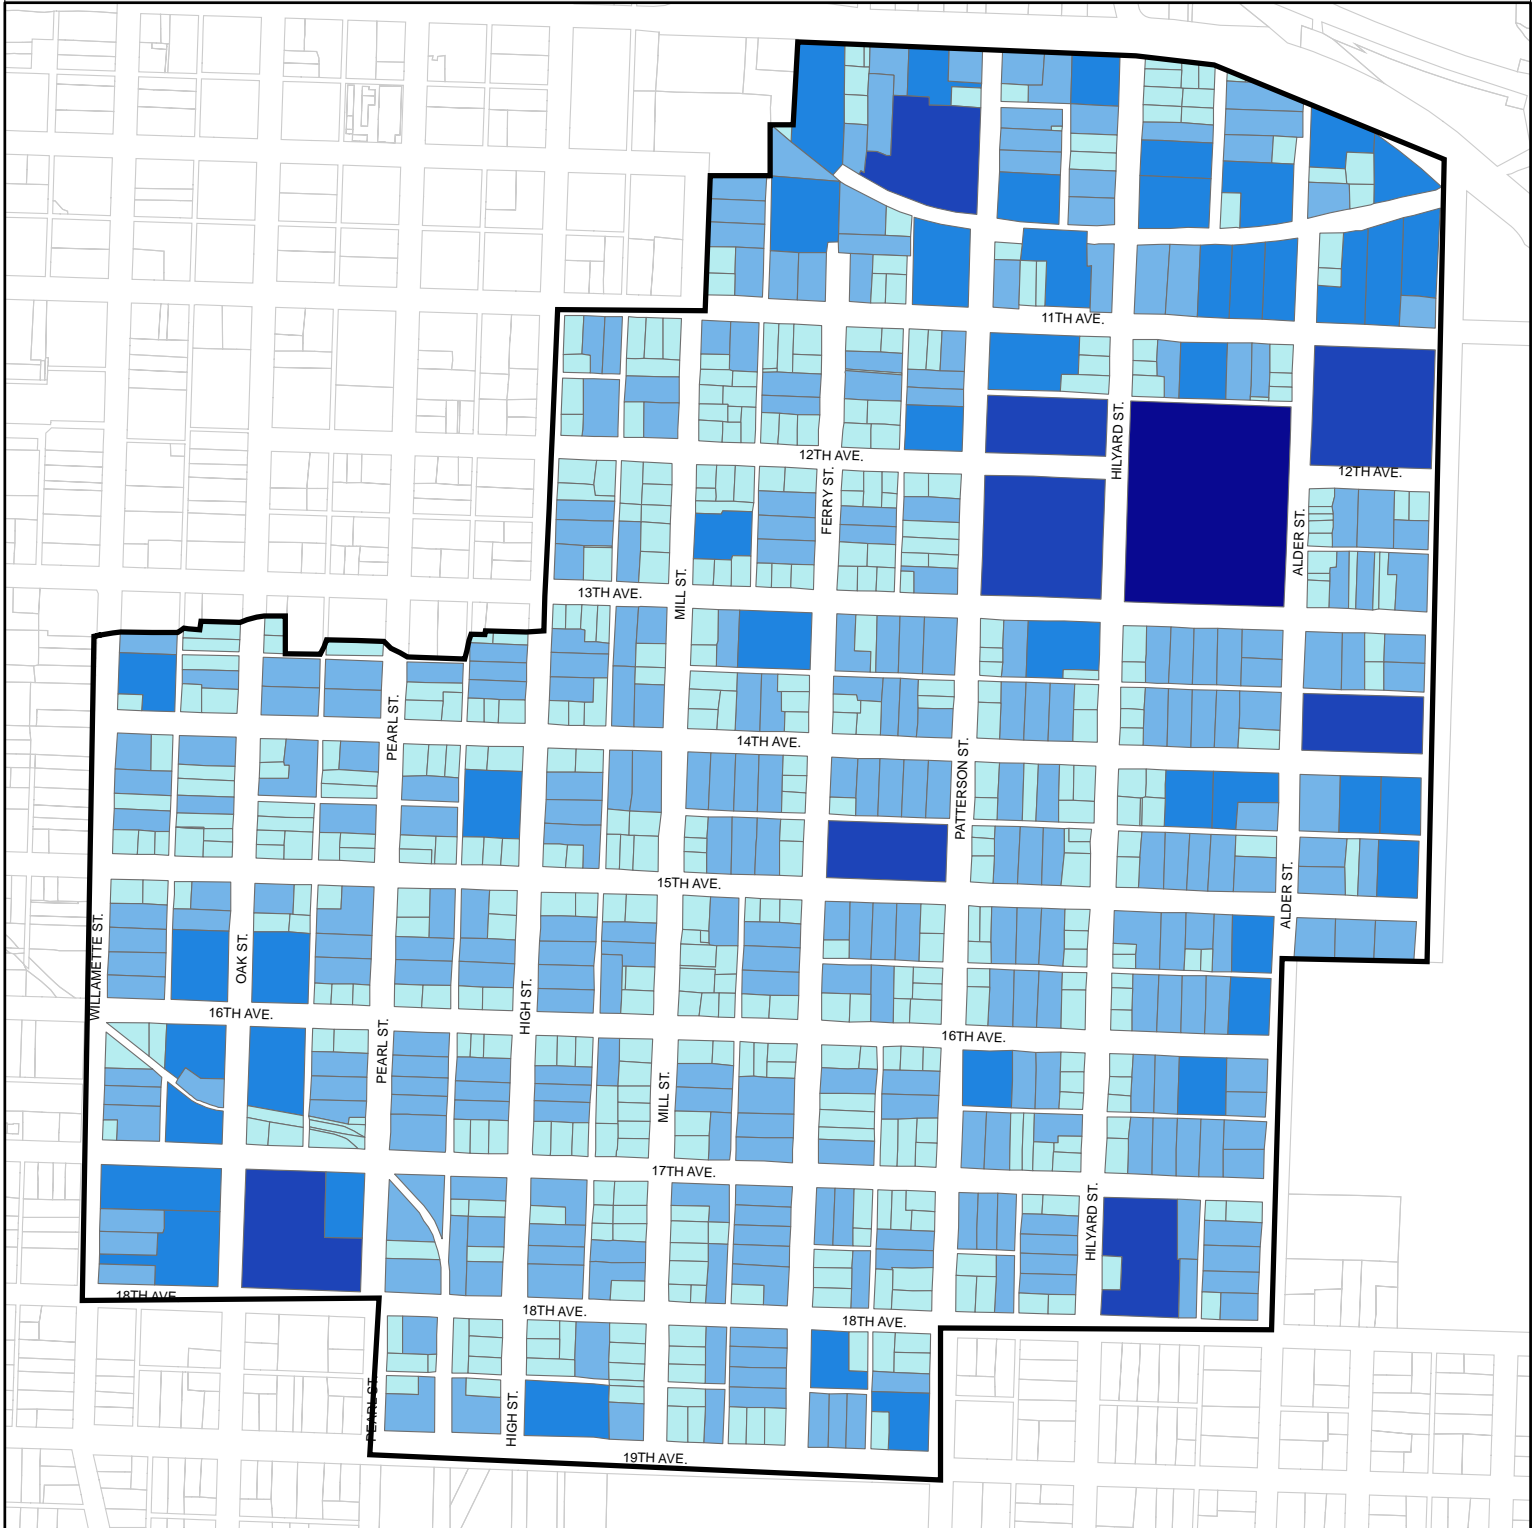

Parcels - Area

West University Neighborhood, Eugene, OR

Area of Parcels in sq. ft.

- 169 - 7,308
- 7,309 - 17,470
- 17,471 - 45,491
- 45,492 - 111,354
- 111,355 - 248,900

Data Source: Lane Council of Governments, Community Service Center, City of Eugene
 Cartography/GIS: Jon McConnel, Darren Wyss, Roxana Hernandez, Emily Eng
 Project Contact: Dr. Marc Schlossberg, PPPM, University of Oregon. 2004.