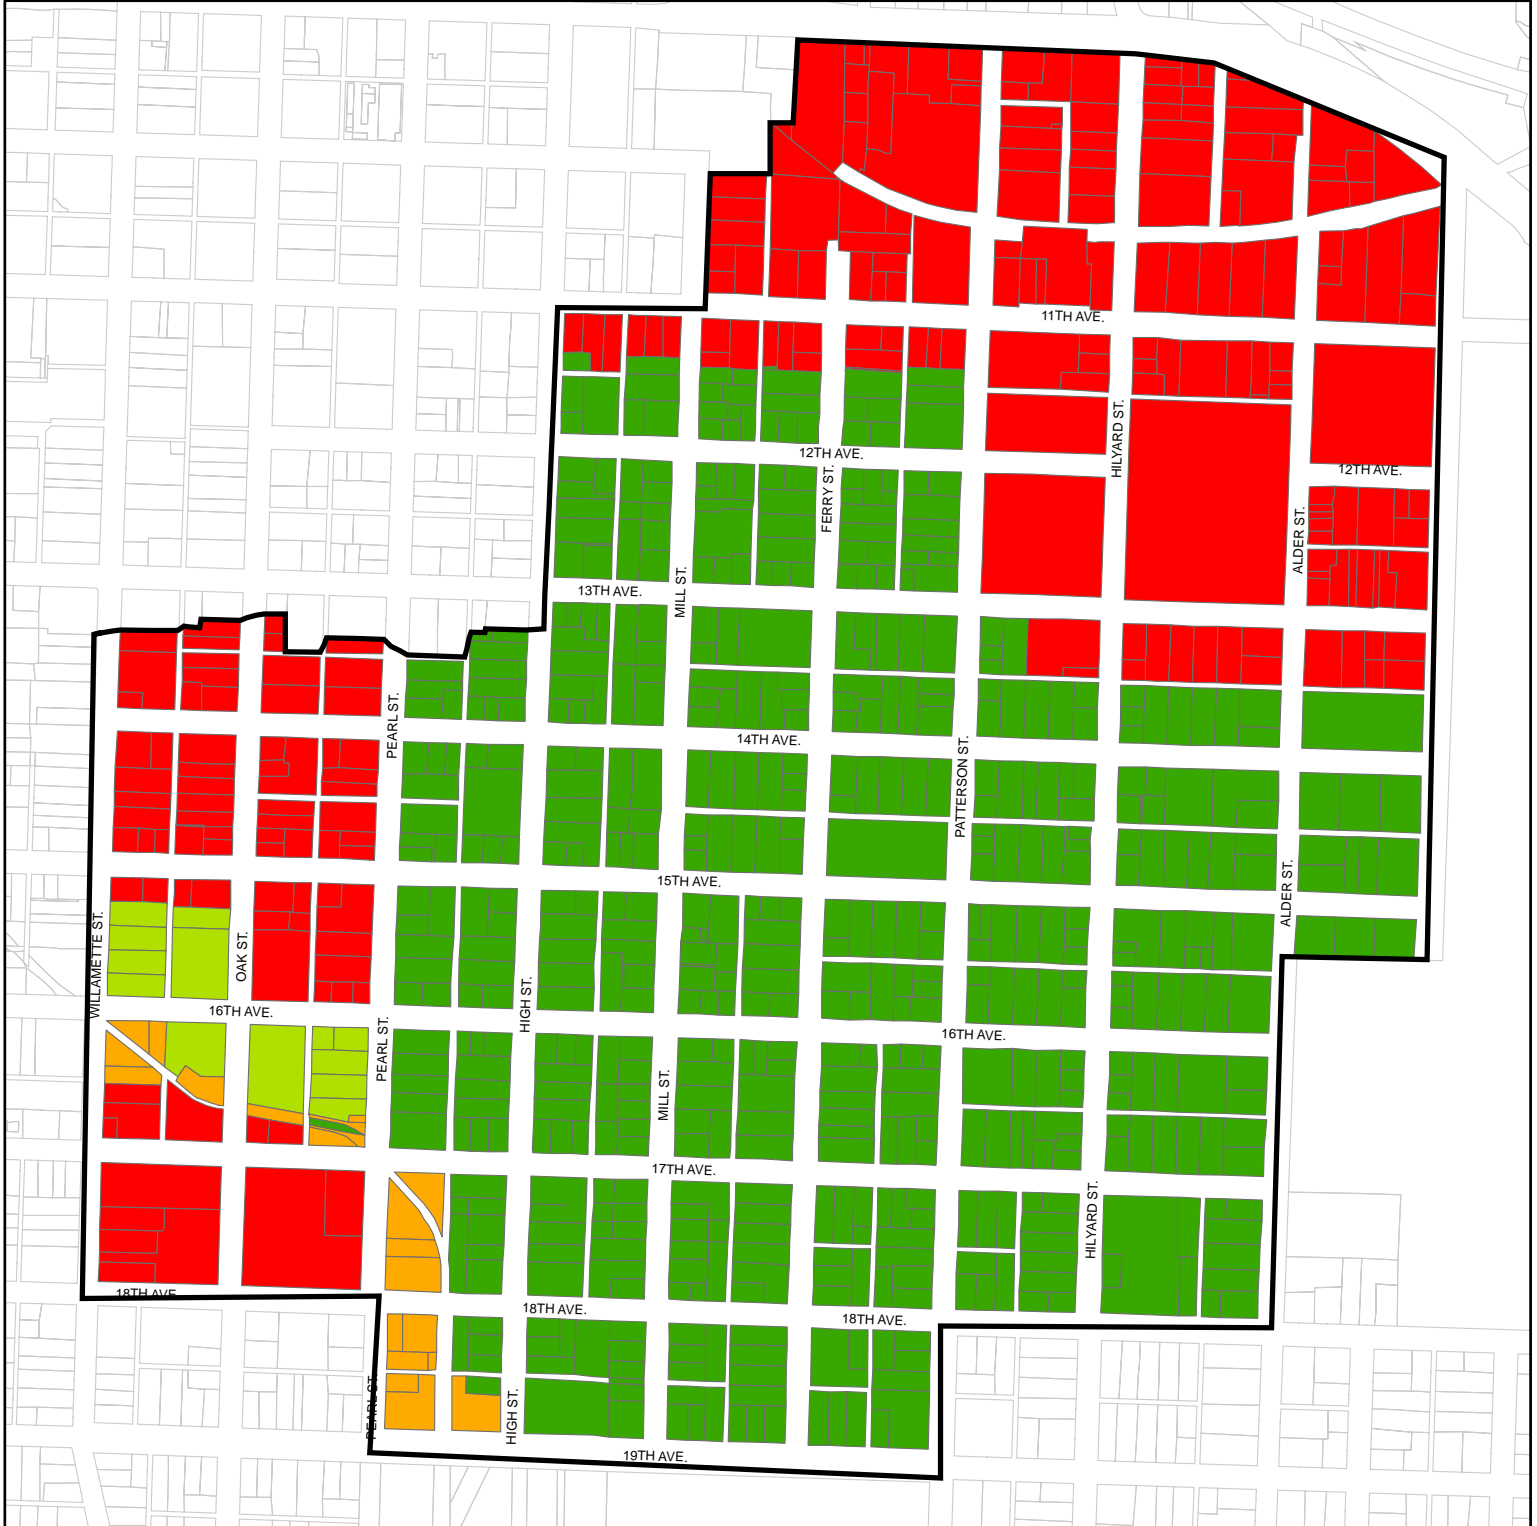

# Plan Use

## West University Neighborhood, Eugene, OR

### Plan Use

-  Community Commercial
-  High Density Residential
-  Medium Density Residential
-  Park & Open Space

Data Source: Lane Council of Governments, Community Service Center, City of Eugene  
Cartography/GIS: Jon McConnel, Darren Wyss, Roxana Hernandez, Emily Eng  
Project Contact: Dr. Marc Schlossberg, PPPM, University of Oregon. 2004.