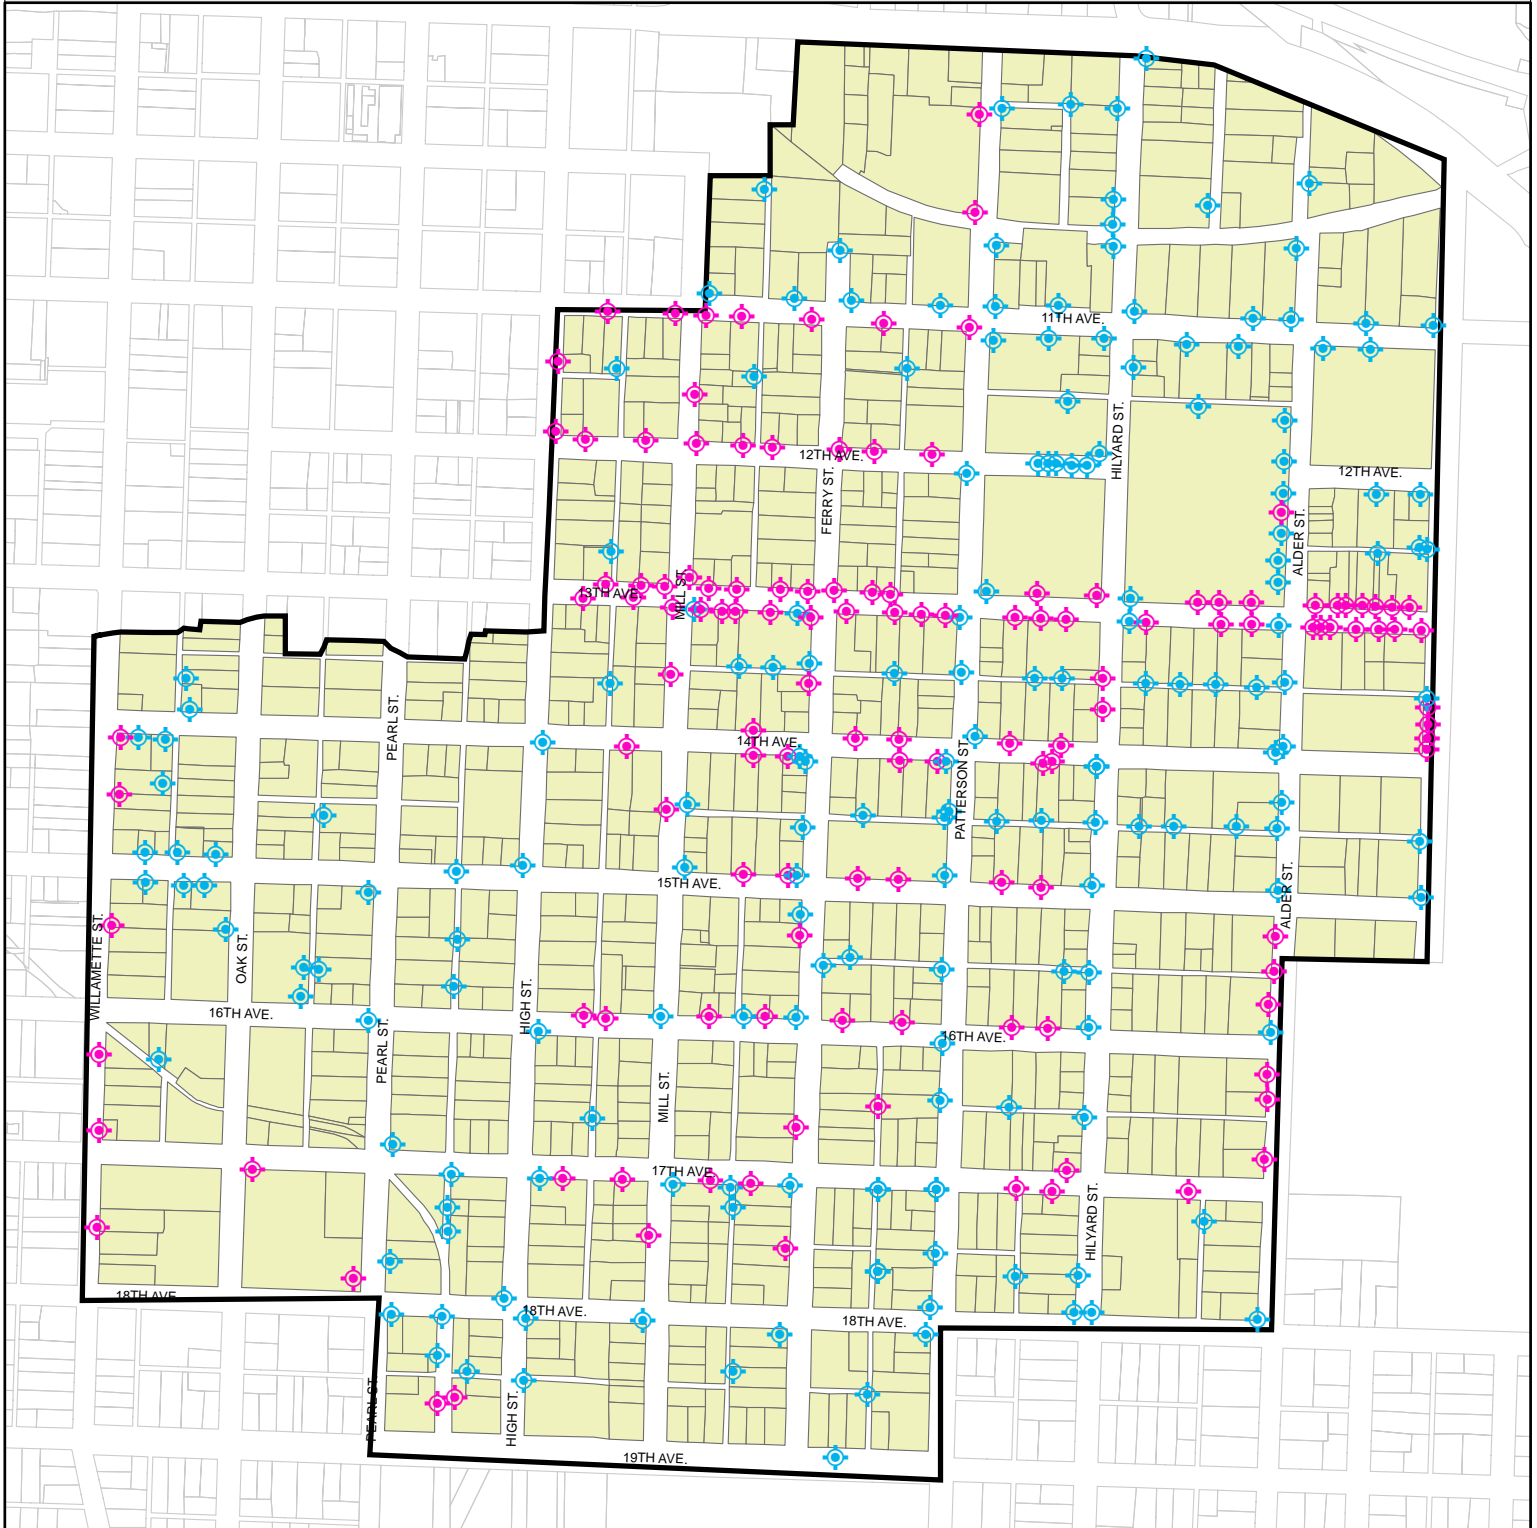

Street Lights - Style

West University Neighborhood, Eugene, OR

Style

Commercial

Traditional

Data Source: Lane Council of Governments, Community Service Center, City of Eugene
Cartography/GIS: Jon McConnel, Darren Wyss, Roxana Hernandez, Emily Eng
Project Contact: Dr. Marc Schlossberg, PPPM, University of Oregon. 2004.