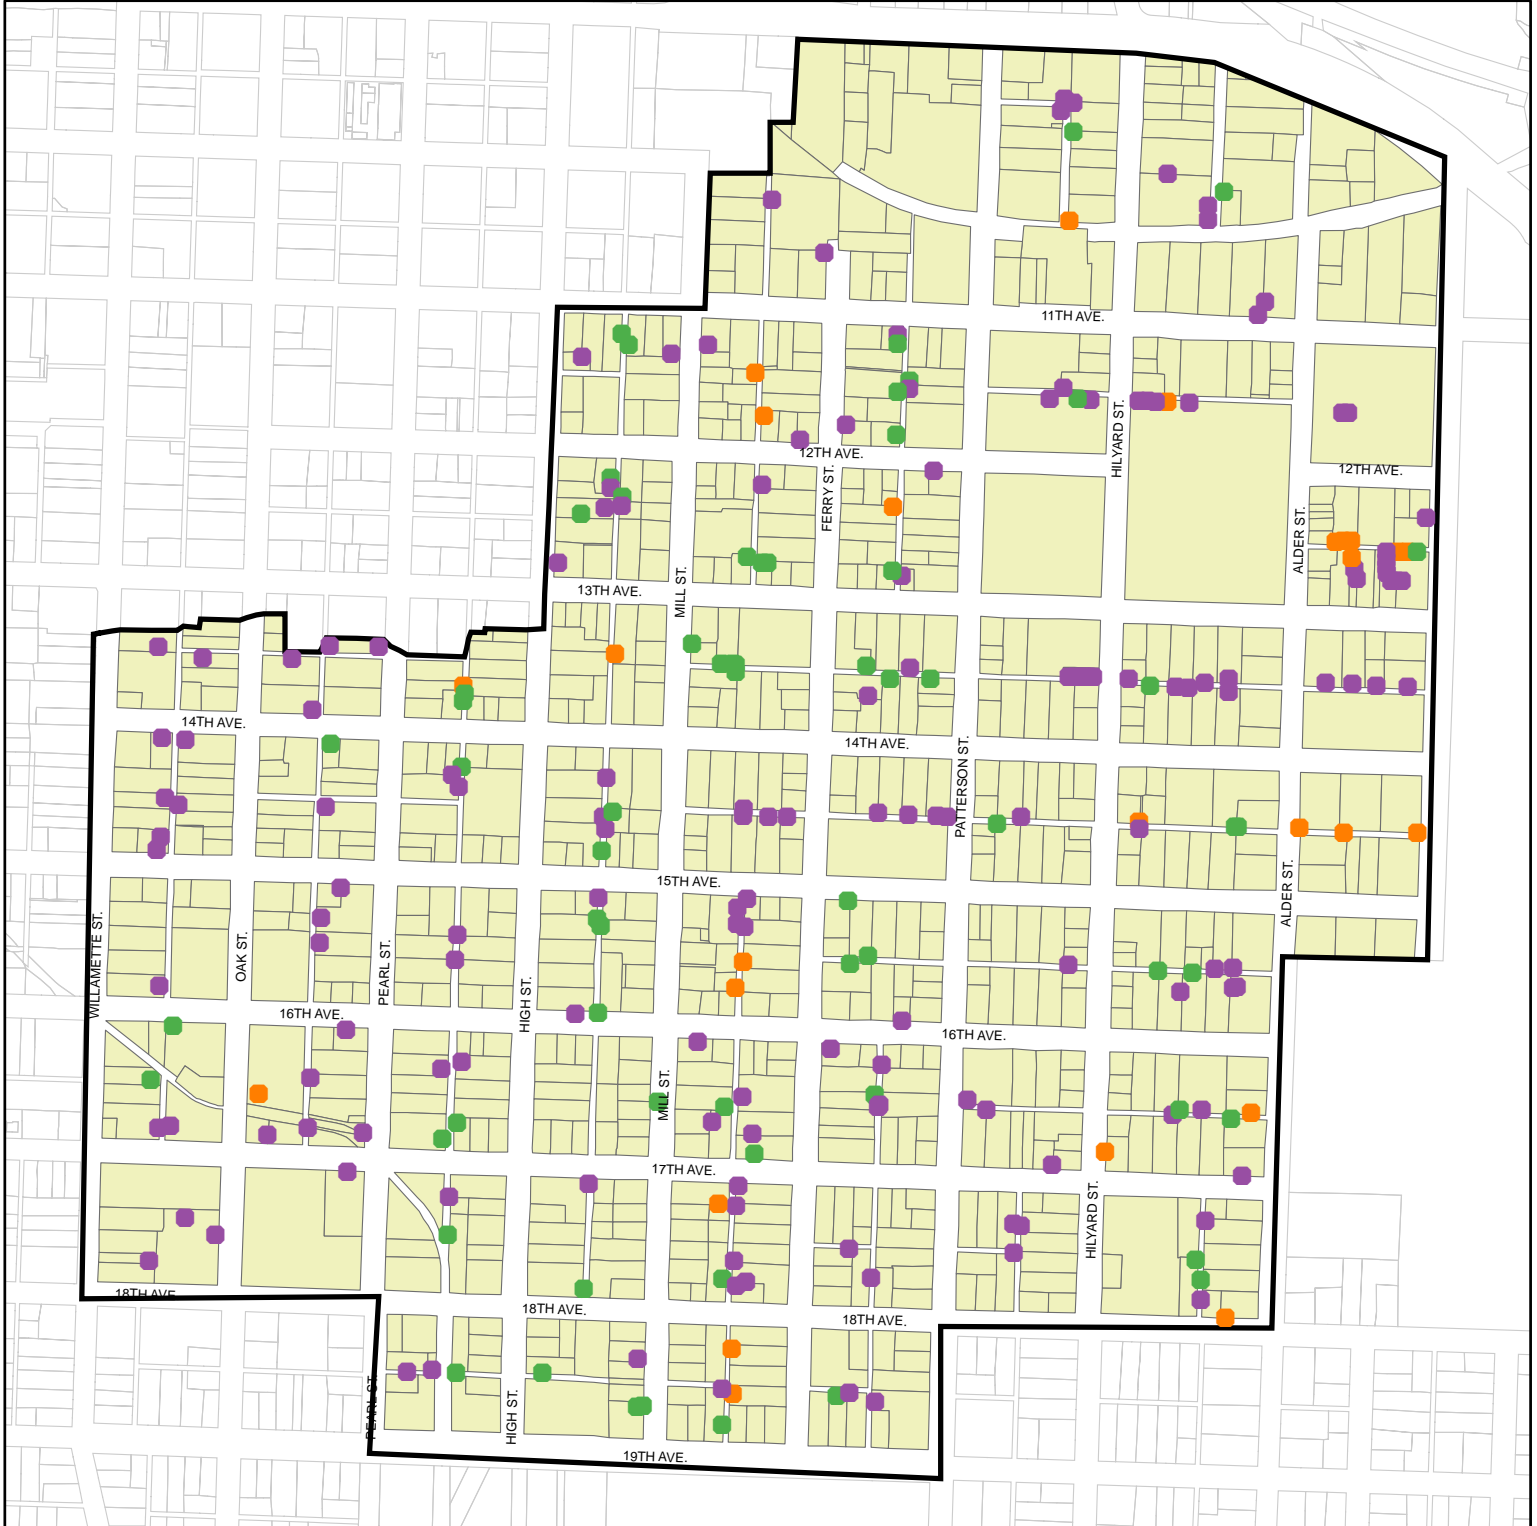

# Visible Dumpsters - Condition

West University Neighborhood, Eugene, OR

## Condition

- fair
- good
- poor

Data Source: Lane Council of Governments, Community Service Center, City of Eugene  
Cartography/GIS: Jon McConnel, Darren Wyss, Roxana Hernandez, Emily Eng  
Project Contact: Dr. Marc Schlossberg, PPPM, University of Oregon. 2004.