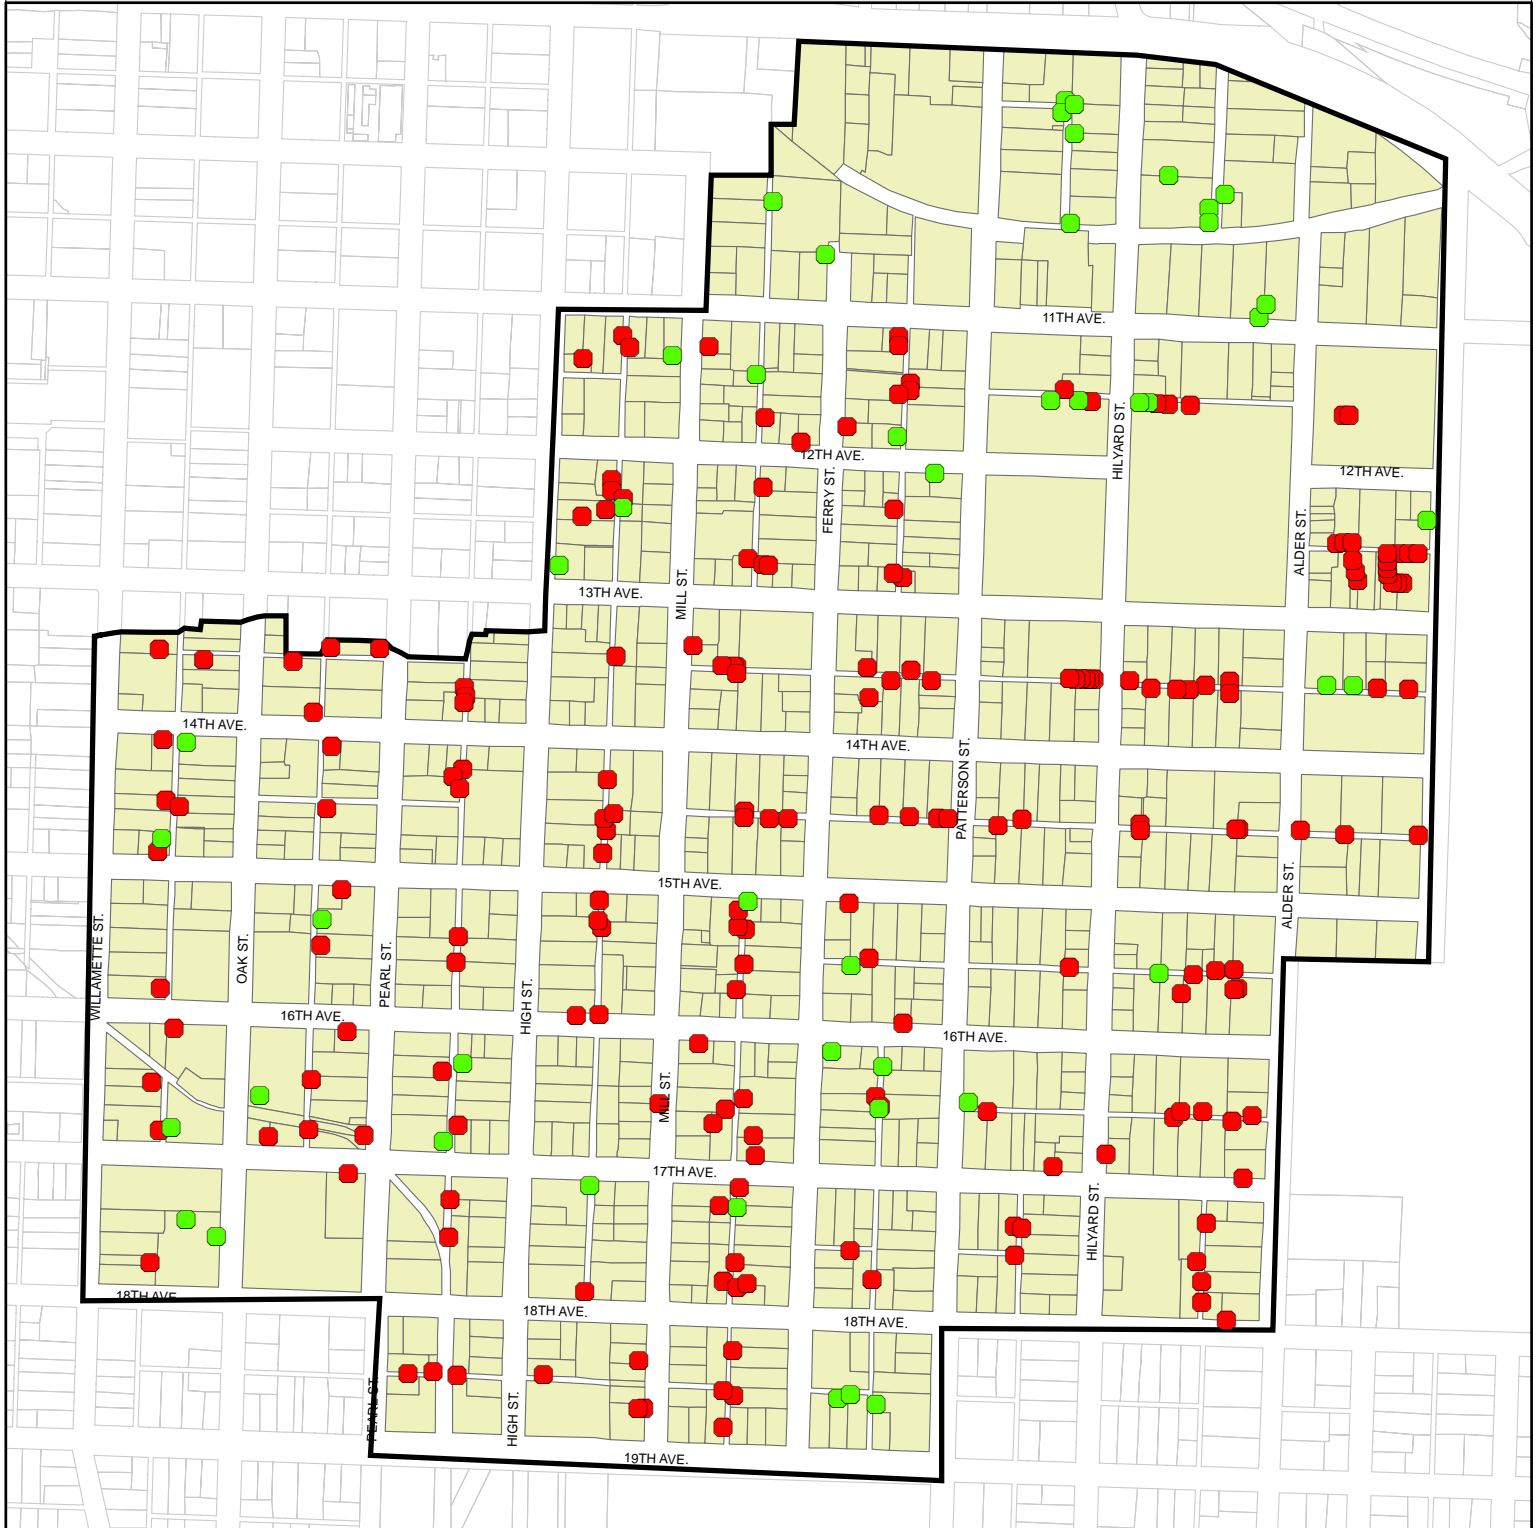

Visible Dumpsters - Enclosed?

West University Neighborhood, Eugene, OR

ENCLOSED

- no
- yes

Data Source: Lane Council of Governments, Community Service Center, City of Eugene
Cartography/GIS: Jon McConnel, Darren Wyss, Roxana Hernandez, Emily Eng
Project Contact: Dr. Marc Schlossberg, PPPM, University of Oregon. 2004.